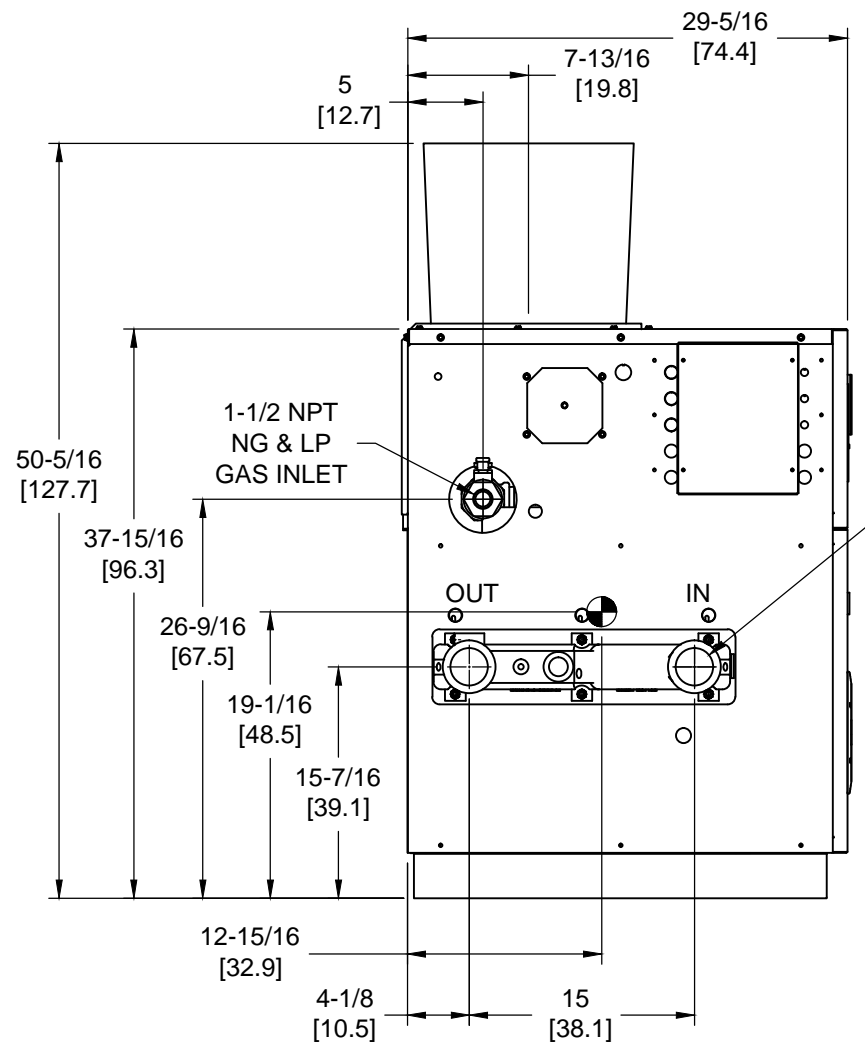

OUTDOOR TOP VIEW

- NOTES:
1. SYMBOL INDICATES CENTER OF GRAVITY.
  2. DIMENSIONS ARE NORMAL AND SUBJECT TO MANUFACTURING VARIATION AND SHOULD NOT BE USED FOR ROUGHING IN.
  3. ALL DIMENSIONS ARE INCHES[cm].

LEFT VIEW

FRONT VIEW

RIGHT VIEW