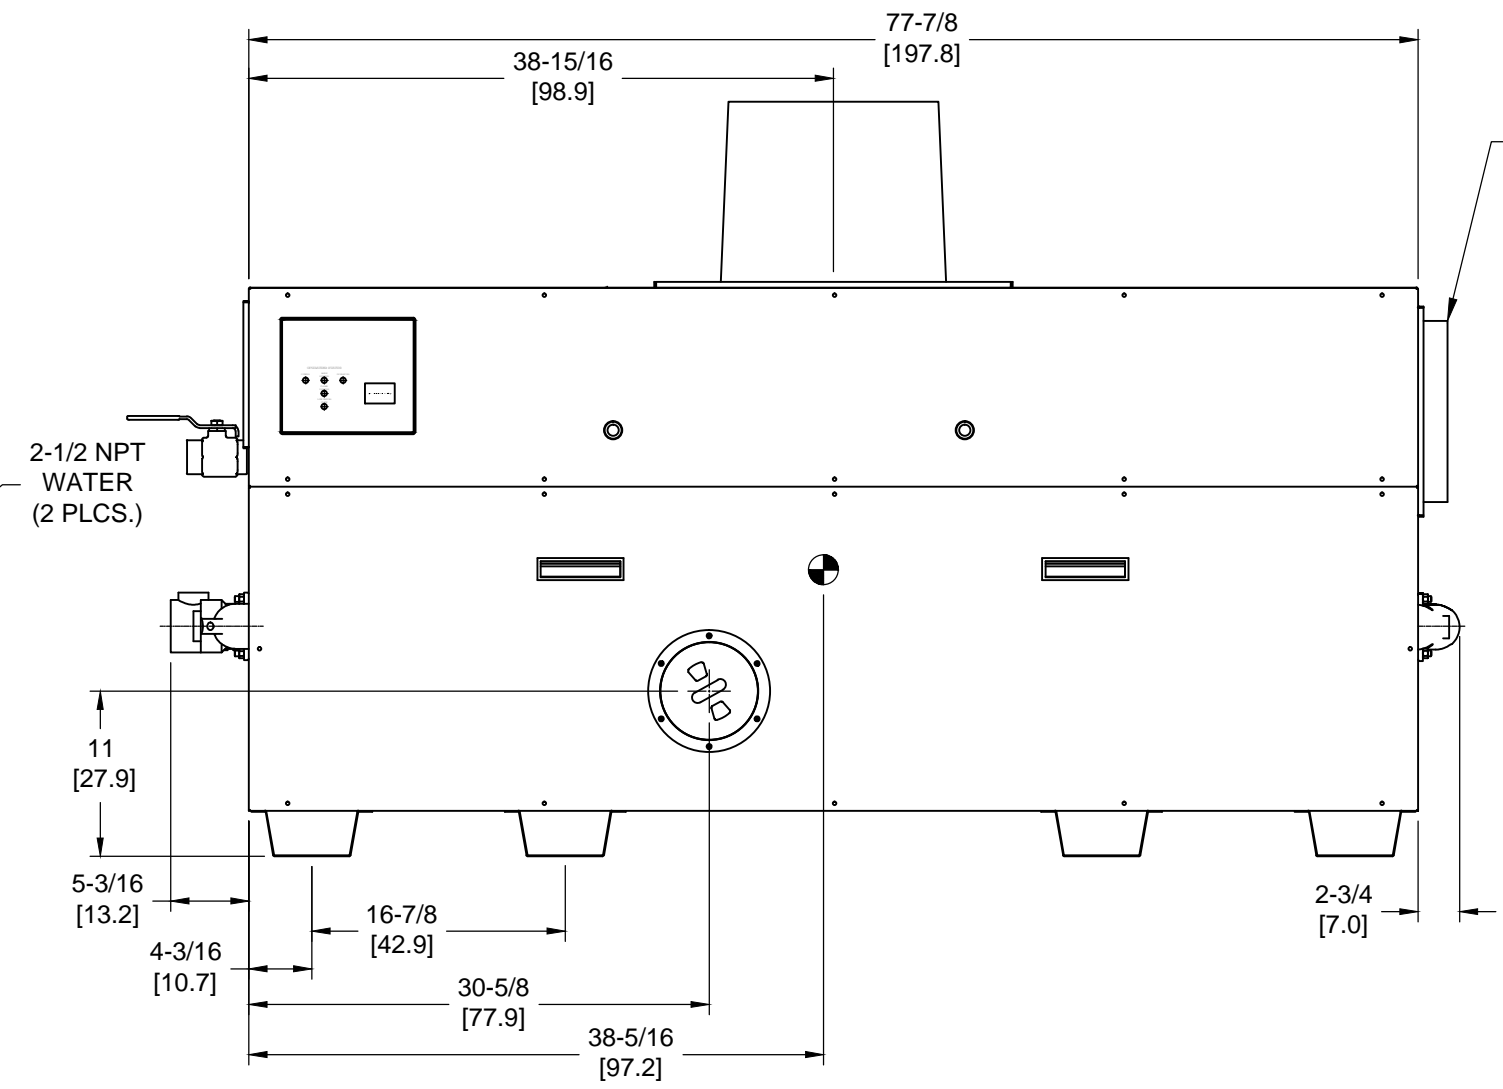

OUTDOOR TOP VIEW

- NOTES:
1. SYMBOL INDICATES CENTER OF GRAVITY.
  2. DIMENSIONS ARE NORMAL AND SUBJECT TO MANUFACTURING VARIATION AND SHOULD NOT BE USED FOR ROUGHING IN.
  3. ALL DIMENSIONS ARE INCHES[cm].

LEFT VIEW

FRONT VIEW

RIGHT VIEW